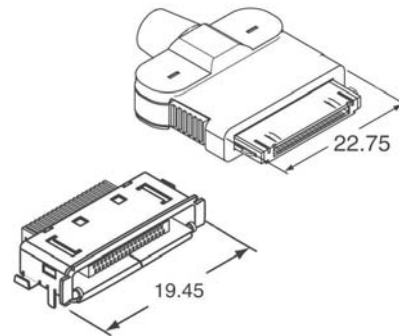

SpectraPort™

Universal Media Interface

Seamless Multimedia Connectivity

Applications

- Media Players
- PDAs
- Cell Phones
- Set Top Boxes
- Docking Cradles

Features

- Ultra-Compact Docking Connector
- High Definition Video
 - HDMI 1.3c
 - Display Port
- Audio In/Out
- USB/Ethernet Interfaces
- SpectraMax™ Port Expander
- Bluetooth® Compatibility

 **Royalty Free** 

SpectraPort™ Features

SpectraPort™

- Universal Physical Connector Interface
- Bluetooth® Wireless Interface

Table 1 Key	SpectraMax™(Reconfigurable)
Power	-
USB	✓
HD Digital Video	✓
Ethernet	✓
Audio	✓

- **Command Protocols** – Remote Control, Data Transfer
 - Wired Channels –USB/Ethernet
 - Wireless Channels – WiFi/Bluetooth®
 - IR Remote via USB – HID Commands
 - HD Audio – S/PDIF
- **SpectraMax™ Pinout** – Software Configurable
 - Alternate display output reconfigures TMDS Port to Display Port configuration.
 - Hardware may be reconfigured for supported mating devices.
- **Open Standard** – Royalty Free License

Pin No.	Description
1	DC Power GND
10	DC Power IN (+24V)
11	DC Power IN (+24V)
19	Cradle Power (+5V)
20	DC Power GND
23	USB Power (+5V)
26	Ethernet GND
29	HDMI Power (+5V)
2	USB 1+
3	USB 1-
21	Control USB-
22	Control USB+
36	USB 2-
37	USB 2+
4	TMDS DATA 2 Shield
5	TMDS DATA 2+
6	TMDS DATA 2
7	TMDS DATA 1 Shield
8	TMDS DATA 1+
9	TMDS DATA 1
12	TMDS DATA 0+
13	TMDS DATA 0
14	TMDS DATA 0 Shield
15	TMDS Clock+
16	TMDS Clock
17	TMDS Clock Shield
18	CEC
32	Hot Plug Detect
39	SCL
40	SDA
24	Ethernet RX+
25	Ethernet RX-
27	Ethernet TX+
28	Ethernet TX-
30	Audio IN Left
31	Audio IN Right
33	Audio Out Left
34	Audio Out Right
35	Digital Audio Out - S/PDIF
38	Audio Ground